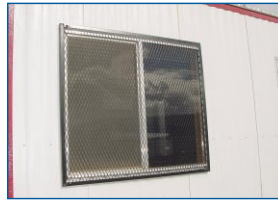

Portable Building Accessories

License # BC-22399

Steel Support Pier with Screw Jack Top

Listed Capacity: 6,000 Lb
Sizes range from 6" to 24" in 2" increments

Security Window Screen

42 1/2" in width x 50" in height angle iron frame with 3/4" expanded metal screen; fits standard portable office windows; tamper resistant & durable; stock standard color: black; custom colors & sizes available

High Wind Anchors

Available in three sets for various foundations

Top: Cross Drive Anchor Foundation for hard soil, asphalt or soil with rock; set includes two 3/8" ground rods, anchor head, split bolt, and 7' frame strap

Standard sizes for portable buildings available in 2, 2.5 and 3 ton units

Middle: Concrete Wedge Anchor

Foundation for concrete; set includes one 5/8" x 3 1/4" concrete wedge anchor bolt and nut, anchor head, split bolt and 7' frame strap

Steel Entry Door

36" x 80" steel entry door with pre-hung aluminum frame; entry hardware sold separately

Security Door Bar

Two mounting brackets and 46" long C-channel bar; tamper resistant & durable; stock standard color: black